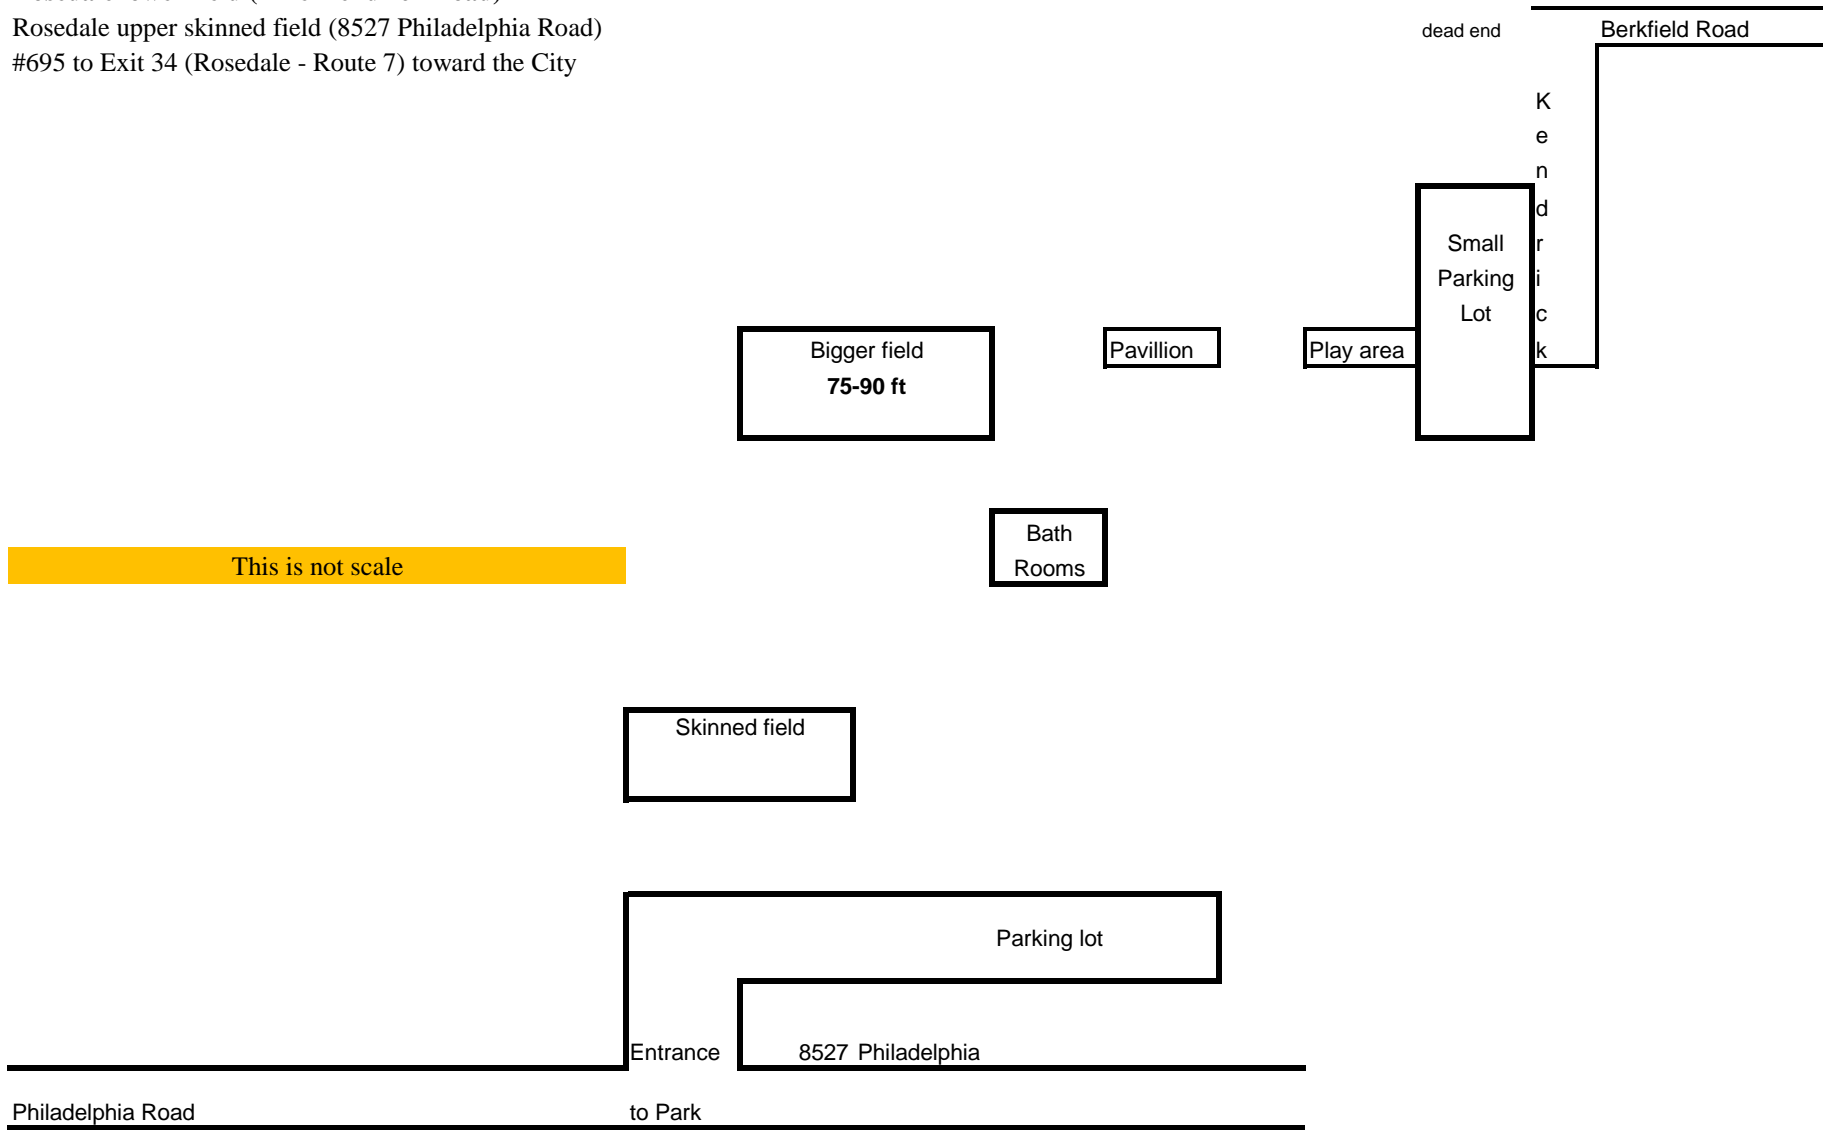

ROSEDALE PARK

Rosedale lower field (1246 Kendrick Road)

Rosedale upper skinned field (8527 Philadelphia Road)

#695 to Exit 34 (Rosedale - Route 7) toward the City

This is not scale